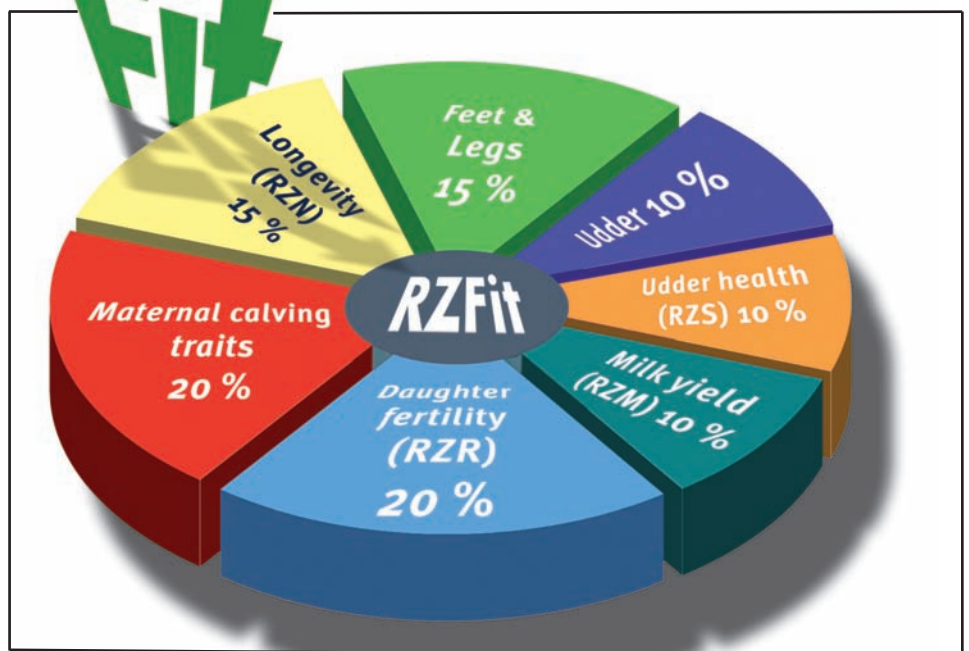

Gibor-daughter Hilla, 6 La

Photo: Elly Geverink

## New fitness index: RZFit

Following requests from practical farmers, VIT has developed a fitness index. With the new RZFit, it is easy to make a selection from the large number of proven Holstein bulls to find those with the best fitness traits. It has been shown that German Holstein breeding offers bulls that transmit these traits very positively, resulting in real improvement. There is a genetically negative relationship between most fitness traits and milk yield. As a solution to this, the addition of 10% of production traits was included as an adequate compromise. On average, the top bulls in RZFit have a RZM of almost exactly 100. When selecting according to RZFit, the genetic level for milk yield is also taken into consideration. Overview 1 shows that daughter fertility and calving traits are weighted the highest in RZFit with 20% each, followed by 15% for longevity. There are two leaders among the Holstein fitness bulls: Gibor and Laudan who also rank very high for RZG. The Red Holstein